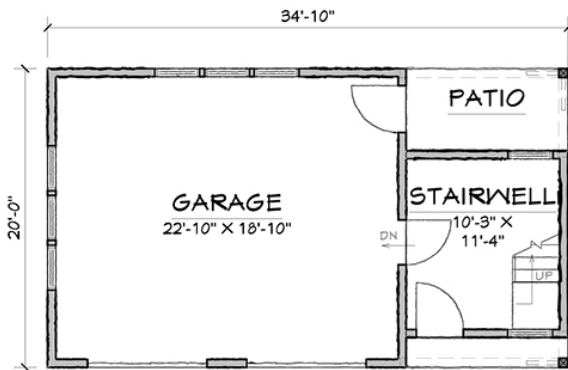

# Brentwood Carriage

1 BEDROOM, 1 BATH - 445 SQ.FT.

FIRST FLOOR - 86 SQ.FT.

SECOND FLOOR - 359 SQ.FT.

800-227-4311 | [TIMBERFRAME1.COM](http://TIMBERFRAME1.COM) | MAIN OFFICE: 3295 Route 549, P.O. Box 219, Mansfield, PA 16933