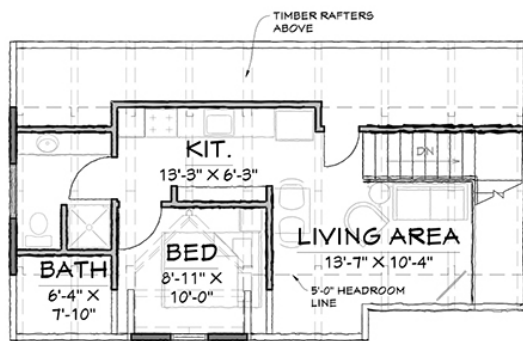

# Brentwood Carriage

1 BEDROOM, 1 BATH - 445 SQ.FT.

FIRST FLOOR - 86 SQ.FT.

SECOND FLOOR - 359 SQ.FT.

800-227-4311 | [TIMBERFRAME1.COM](http://TIMBERFRAME1.COM) | MAIN OFFICE: 3295 Route 549, P.O. Box 219, Mansfield, PA 16933