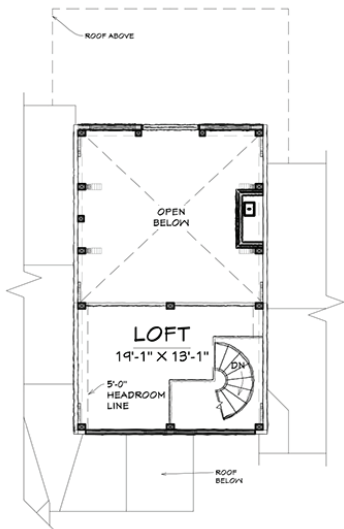

Crest View

1 BEDROOM, 1.5 BATH - 1628 SQ.FT.

Woodhouse
THE TIMBER FRAME COMPANY

FIRST FLOOR - 1460 SQ.FT.

SECOND FLOOR - 168 SQ.FT.

Woodhouse
THE TIMBER FRAME COMPANY™

800-227-4311 | TIMBERFRAME1.COM | MAIN OFFICE: 3295 Route 549, P.O. Box 219, Mansfield, PA 16933