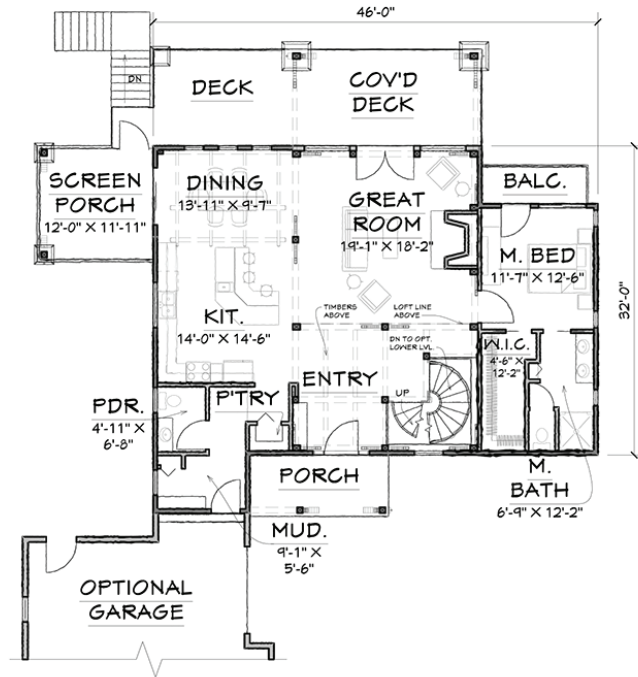

Crest View

1 BEDROOM, 1.5 BATH - 1628 SQ.FT.

Woodhouse
THE TIMBER FRAME COMPANY

FIRST FLOOR - 1460 SQ.FT.

SECOND FLOOR - 168 SQ.FT.

Woodhouse
THE TIMBER FRAME COMPANY™

800-227-4311 | TIMBERFRAME1.COM | MAIN OFFICE: 3295 Route 549, P.O. Box 219, Mansfield, PA 16933

View our website to browse additional floor plans, architectural fly throughs, our photo galleries and more.