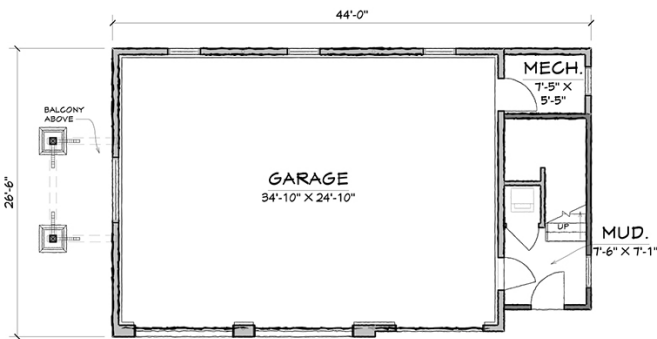

Eastwood Carriage

1 BEDROOM, 1 BATH - 890 SQ.FT.

FIRST FLOOR - 890 SQ.FT.

SECOND FLOOR - SQ.FT.

800-227-4311 | TIMBERFRAME1.COM | MAIN OFFICE: 3295 Route 549, P.O. Box 219, Mansfield, PA 16933

View our website to browse additional floor plans, architectural fly throughs, our photo galleries and more.