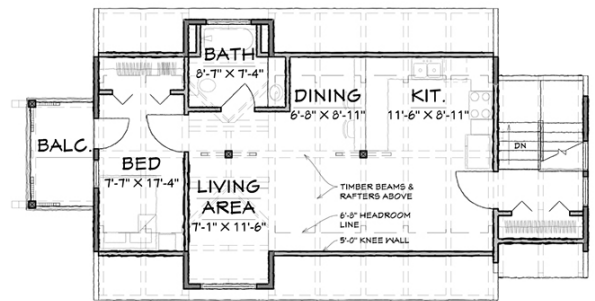

Eastwood Carriage

1 BEDROOM, 1 BATH - 890 SQ.FT.

FIRST FLOOR - 890 SQ.FT.

SECOND FLOOR - SQ.FT.

800-227-4311 | TIMBERFRAME1.COM | MAIN OFFICE: 3295 Route 549, P.O. Box 219, Mansfield, PA 16933

View our website to browse additional floor plans, architectural fly throughs, our photo galleries and more.