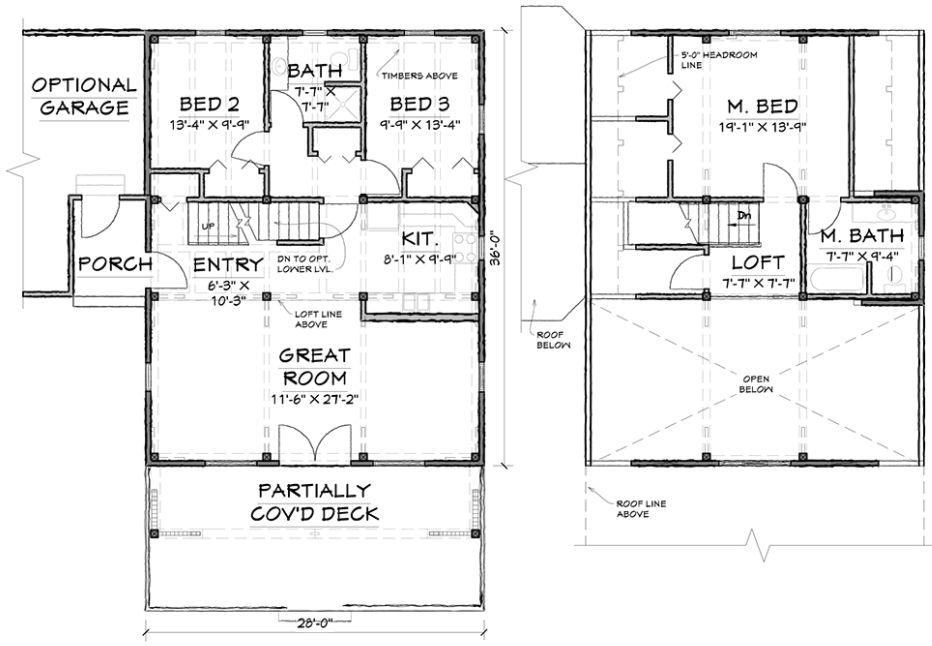

Maple Grove

3 BEDROOM, 2 BATH - 1456 SQ.FT.

Woodhouse
THE TIMBER FRAME COMPANY

FIRST FLOOR - 1008 SQ.FT.

SECOND FLOOR - 448 SQ.FT.

Woodhouse
THE TIMBER FRAME COMPANY™

800-227-4311 | TIMBERFRAME1.COM | MAIN OFFICE: 3295 Route 549, P.O. Box 219, Mansfield, PA 16933

View our website to browse additional floor plans, architectural fly throughs, our photo galleries and more.