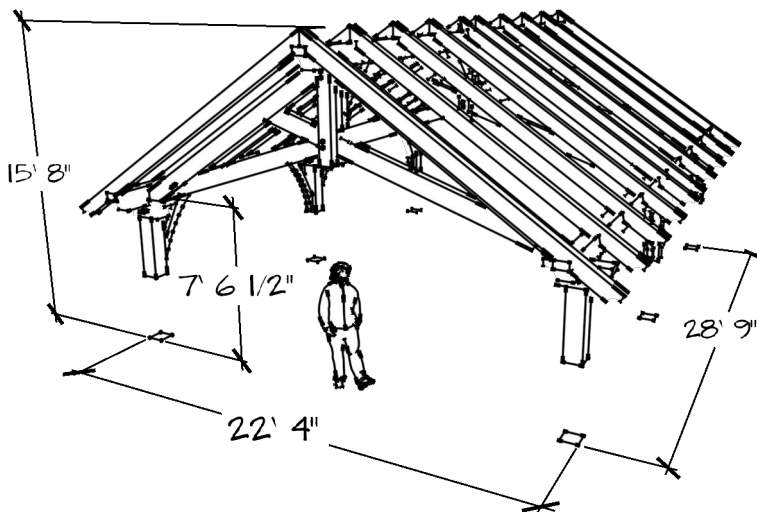

SCISSOR TRUSS TIMBER PAVILION

22' x 29' Double King Post Model

This pavilion offers an abundance of detail and elegance created by its double kingpost and repetitive scissor truss. The clean lines give this pavilion a modern twist, providing the adequate design aesthetic for a sustainable future design.