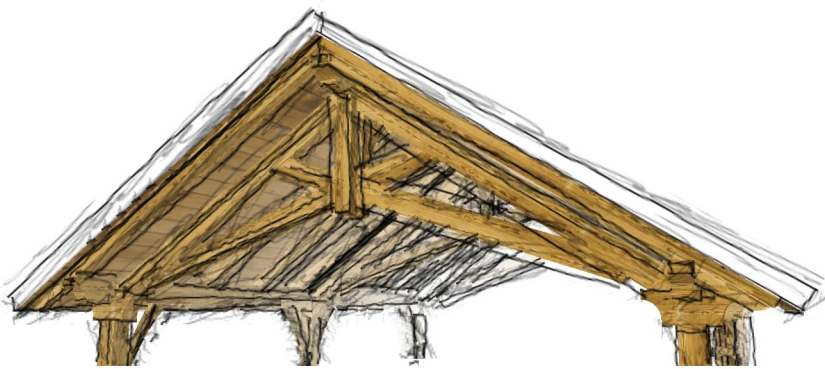

Woodhouse
THE TIMBER FRAME COMPANY™

3295 Route 549, PO Box 219
Mansfield, PA 16933
Toll Free: 800-227-4311
Phone: 570-549-6232
www.timberframe1.com