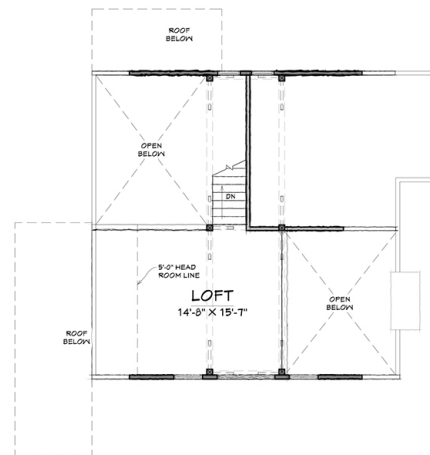

Saginaw

1 BEDROOM, 1 BATH - 1315 SQ.FT.

Woodhouse
THE TIMBER FRAME COMPANY

FIRST FLOOR - 1070 SQ.FT.

SECOND FLOOR - 245 SQ.FT.

Woodhouse
THE TIMBER FRAME COMPANY™

800-227-4311 | TIMBERFRAME1.COM | MAIN OFFICE: 3295 Route 549, P.O. Box 219, Mansfield, PA 16933

View our website to browse additional floor plans, architectural fly throughs, our photo galleries and more.