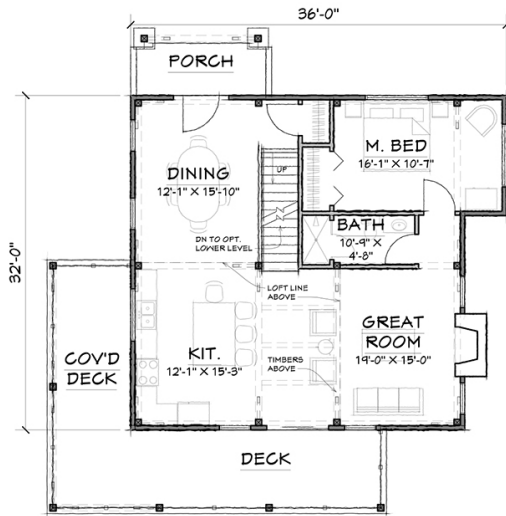

Saginaw

1 BEDROOM, 1 BATH - 1315 SQ.FT.

Woodhouse
THE TIMBER FRAME COMPANY

FIRST FLOOR - 1070 SQ.FT.

SECOND FLOOR - 245 SQ.FT.

Woodhouse
THE TIMBER FRAME COMPANY™

800-227-4311 | TIMBERFRAME1.COM | MAIN OFFICE: 3295 Route 549, P.O. Box 219, Mansfield, PA 16933

View our website to browse additional floor plans, architectural fly throughs, our photo galleries and more.